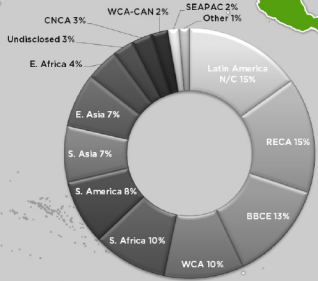

2019/2020 Global Distribution | 10,569,405 giftboxes sent to 119 countries and territories

PUBLIC USE

COUNTRY	BOXES SENT
Australia	273,160
Canada	490,471
Finland	30,101
Germany	378,859
Spain	48,006
United Kingdom	398,664
United States	8,950,144
TOTAL	10,569,405

■ Collecting Country
★ Sending Office

Appendix 3

1993-2019 Historical Distribution | 168,537,326 gifts sent to 170 countries and territories

Distribution by Region

REGION	RECEIVED
Baltics, Balkans, C. Europe	21,904,929
Caribbean and Native America	4,465,823
Central Africa	6,296,738
East Africa	7,071,939
East Asia	12,081,870
Latin America: N/C	23,255,487
Undisclosed	8,616,533
Other	869,026
Russia, Europe, C. Asia	24,572,298
South America	12,951,162
Southeast Asia	14,354,194
Pacific	304,192
Southern Africa	15,999,890
West Africa	12,544,450
<u>West Coast Africa</u>	<u>3,248,795</u>
TOTAL	168,537,326