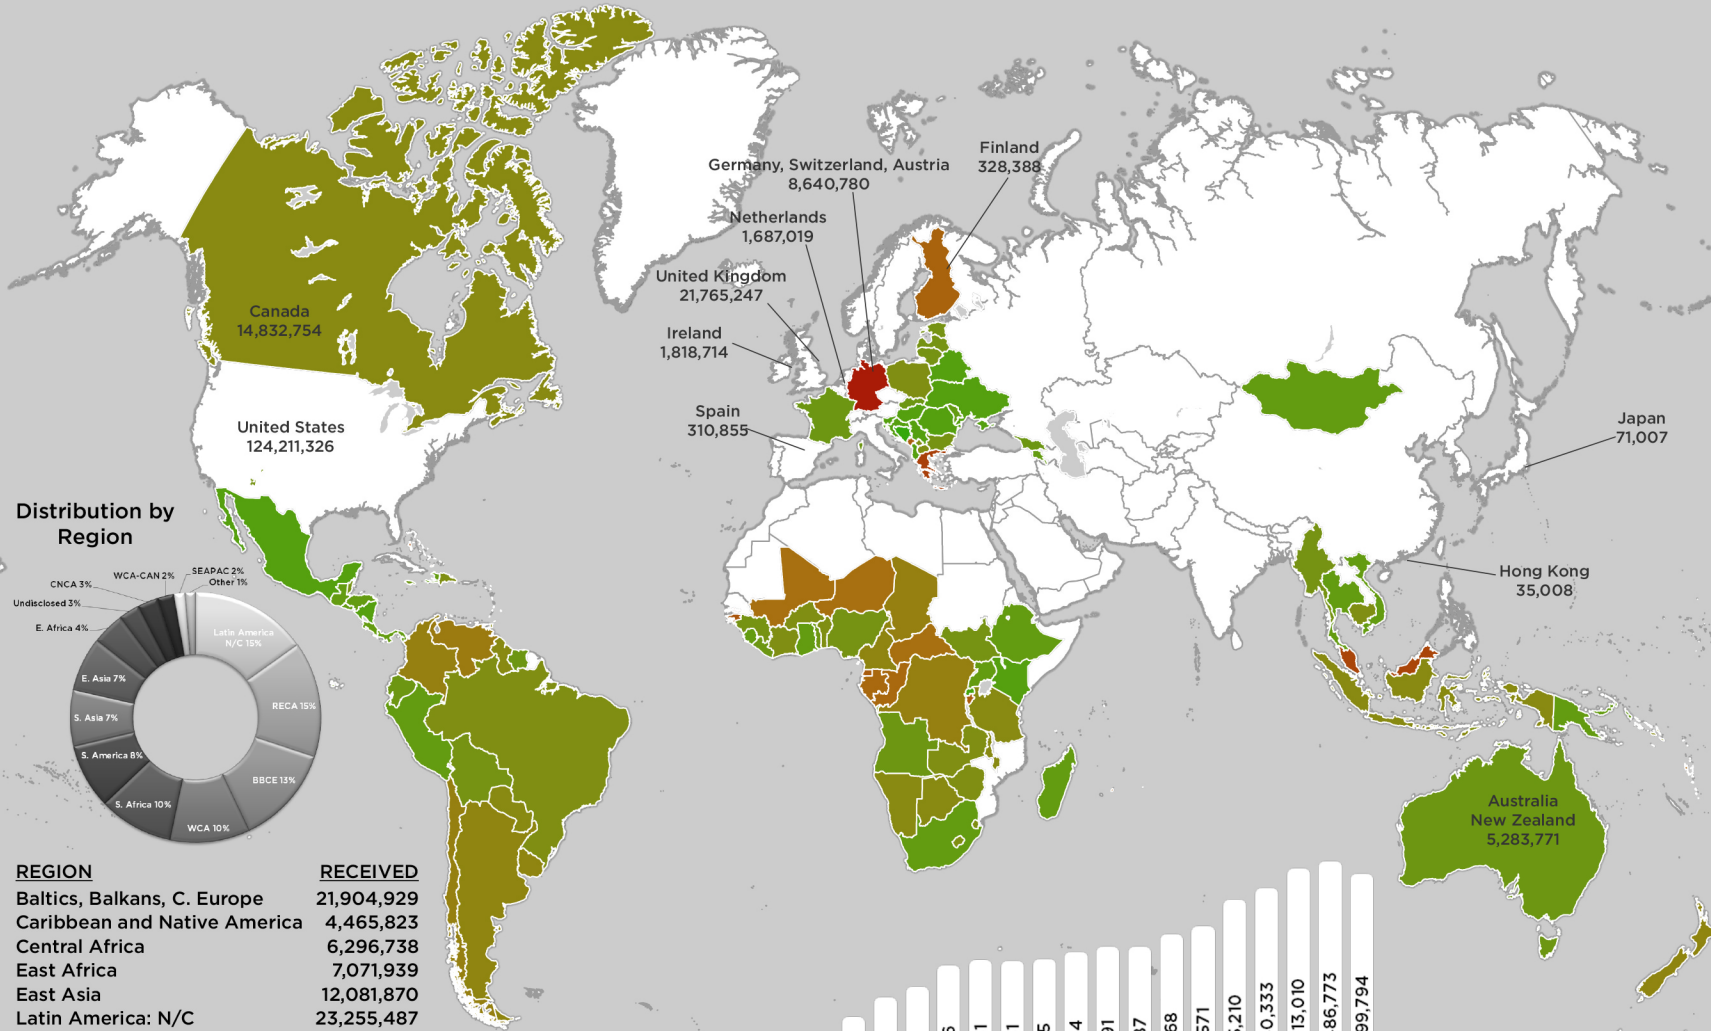

2019/2020 Global Distribution | 10,569,405 giftboxes sent to 119 countries and territories

PUBLIC USE

COUNTRY	BOXES SENT
Australia	273,160
Canada	490,471
Finland	30,101
Germany	378,859
Spain	48,006
United Kingdom	398,664
United States	8,950,144
TOTAL	10,569,405

■ Collecting Country
★ Sending Office

Appendix 3

1993-2019 Historical Distribution | 168,537,326 gifts sent to 170 countries and territories

Distribution by Region

REGION	RECEIVED
Baltics, Balkans, C. Europe	21,904,929
Caribbean and Native America	4,465,823
Central Africa	6,296,738
East Africa	7,071,939
East Asia	12,081,870
Latin America: N/C	23,255,487
Undisclosed	8,616,533
Other	869,026
Russia, Europe, C. Asia	24,572,298
South America	12,951,162
Southeast Asia	14,354,194
Pacific	304,192
Southern Africa	15,999,890
West Africa	12,544,450
<u>West Coast Africa</u>	<u>3,248,795</u>
TOTAL	168,537,326