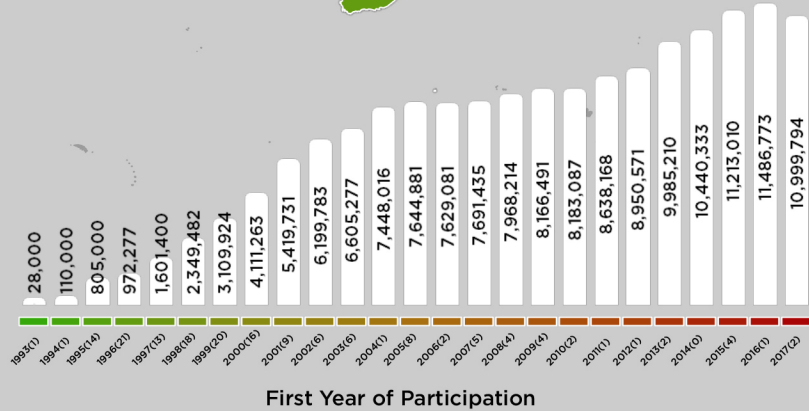

2019/2020 Global Distribution | 10,569,405 giftboxes sent to 119 countries and territories

PUBLIC USE

COUNTRY	BOXES SENT
Australia	273,160
Canada	490,471
Finland	30,101
Germany	378,859
Spain	48,006
United Kingdom	398,664
United States	8,950,144
TOTAL	10,569,405

■ Collecting Country
★ Sending Office

Appendix 3

1993-2019 Historical Distribution | 168,537,326 gifts sent to 170 countries and territories

Distribution by Region

REGION	RECEIVED
Baltics, Balkans, C. Europe	21,904,929
Caribbean and Native America	4,465,823
Central Africa	6,296,738
East Africa	7,071,939
East Asia	12,081,870
Latin America: N/C	23,255,487
Undisclosed	8,616,533
Other	869,026
Russia, Europe, C. Asia	24,572,298
South America	12,951,162
Southeast Asia	14,354,194
Pacific	304,192
Southern Africa	15,999,890
West Africa	12,544,450
<u>West Coast Africa</u>	<u>3,248,795</u>
TOTAL	168,537,326

☐ Non-participating Country to Date